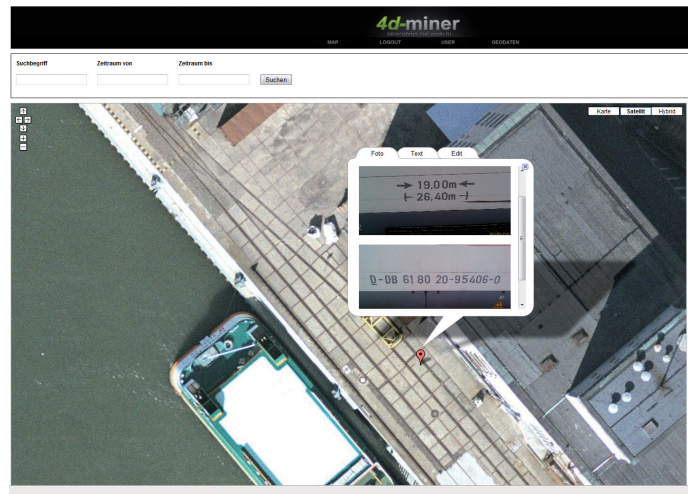

SAMANGO

ESA Business Incubation Centre Darmstadt managed by cesah

Credits: Google

Profile

samango GmbH is an innovative IT company with its own product development on the market. From the proximity of research we realize ideas in the area of data acquisition and evaluation in combination with geodata on mobile

with inexpensive hardware. This data is compiled together with the related positioning data and the time on the mobile client to produce geocoded data sets. The data can then be transferred to the 4d-miner server synchronously via GPRS, UMTS, WLAN or at a later point in time per cable. The 4d-miner middleware provides interfaces for analysis and post-processing.