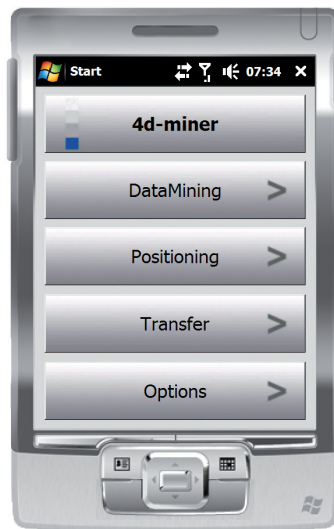

SAMANGO

ESA Business Incubation Centre Darmstadt managed by cesah

Credits: Google

Profile

samango GmbH is an innovative IT company with its own product development on the market. From the proximity of research we realize ideas in the area of data acquisition and evaluation in combination with geodata on mobile

Products and Services

Our product 4d-miner makes it possible to record data in the field using commonly available mobile devices to code the data immediately together with its geo coordinates, and to simultaneously transfer the data to existing systems for analysis. Modern cell- and smart-phones allow the mobile collection of multimedia data. In the field, photos, videos, audio notes and alphanumeric data can be recorded easily

with inexpensive hardware. This data is compiled together with the related positioning data and the time on the mobile client to produce geocoded data sets. The data can then be transferred to the 4d-miner server synchronously via GPRS, UMTS, WLAN or at a later point in time per cable. The 4d-miner middleware provides interfaces for analysis and post-processing.